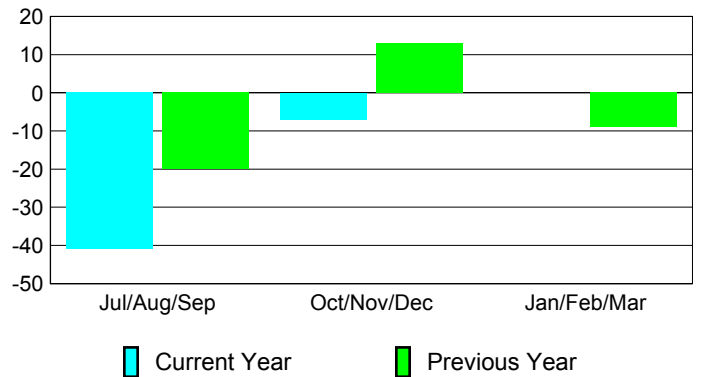

Gender Comparison 2012-2013

Jul/Aug/Sep

Oct/Nov/Dec

Jan/Feb/Mar

Male

Female