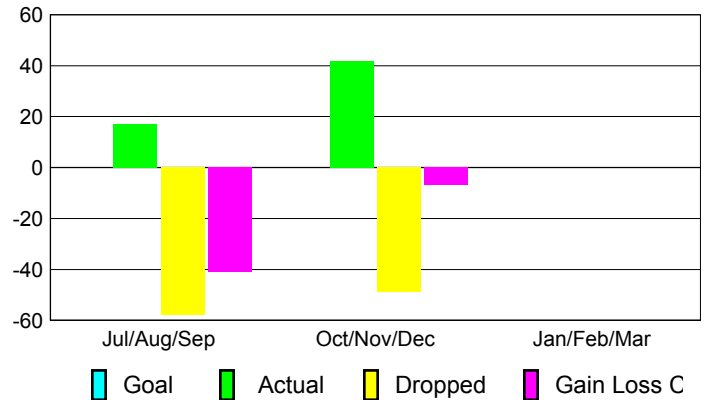

### YTD Status Quo Clubs 2012-2013

Status Quo Clubs Compared to Status Quo Members

## MEMBERSHIP

Membership Results  
2012-2013

Membership  
2011-2012

Month	Net Memb Goal	Actual New Memb	Actual Dropped Memb	Gain/Loss of Memb	Gain/Loss of Memb
Jul/Aug/Sep		17	-58	-41	-20
Oct/Nov/Dec		42	-49	-7	13
Jan/Feb/Mar					-9
<b>Totals</b>		<b>59</b>	<b>-107</b>	<b>-48</b>	<b>-16</b>

### Membership Results 2012-2013

Goal, New, Dropped, Gain/Loss

### Comparison of Membership Gain/Loss

Current Year Compared to the Previous Year